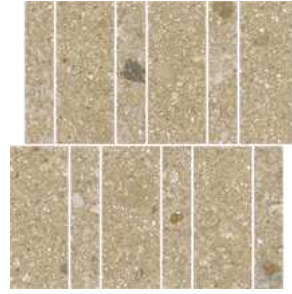

# Gea

CREMA

A horizontal rectangular swatch of a light beige or cream-colored material with a fine, granular texture. The color is uniform across the surface.

MOSTAZA

A horizontal rectangular swatch of a medium brown or tan color with a coarse, fibrous texture. The surface shows some darker spots and variations in tone.

NUEZ

A horizontal rectangular swatch of a dark brown or charcoal color with a fine, granular texture. The surface is relatively uniform in color.

CENIZA

A horizontal rectangular swatch of a light gray or off-white color with a fine, granular texture. The surface is mostly uniform with a few small dark specks.

GRIS

A horizontal rectangular swatch of a dark gray or charcoal color with a fine, granular texture. The surface is mostly uniform with a few small dark specks.

## Amasia 30x30cm

Ceniza

Crema

Gris

Mostaza

Nuez