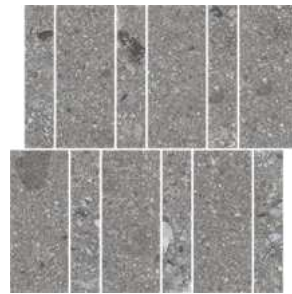

NUEZ

A horizontal rectangular swatch of a dark brown or charcoal color with a fine, granular texture. The surface is relatively uniform in color.

CENIZA

A horizontal rectangular swatch of a light gray or off-white color with a fine, granular texture. The surface is mostly uniform with a few small dark specks.

GRIS

A horizontal rectangular swatch of a dark gray or charcoal color with a fine, granular texture. The surface is mostly uniform with a few small dark specks.

## Amasia 30x30cm

Ceniza

Crema

Gris

Mostaza

Nuez