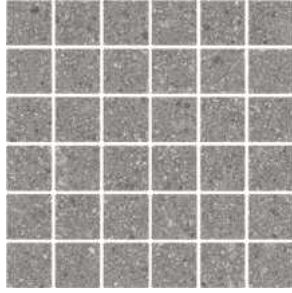

GRIS

A horizontal rectangular swatch of a dark gray or charcoal color with a fine, granular texture. The surface is mostly uniform with a few small dark specks.

## Mosaic 30x30cm

Ceniza

Crema

Gris

Mostaza

Nuez

## Rheico 30x30cm

Ceniza

Crema

Gris

Mostaza

Nuez