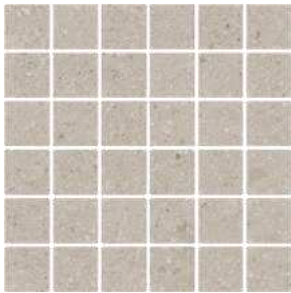

GRIS

A horizontal rectangular swatch of a dark gray or charcoal color with a fine, granular texture. The surface is mostly uniform with a few small dark specks.

# Mosaik

---

## Mosaic 30x30cm

Ceniza

Crema

Gris

Mostaza

Nuez