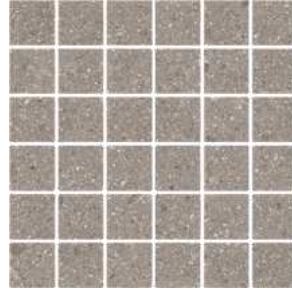

NUEZ

A horizontal rectangular swatch of a dark brown or charcoal color with a fine, granular texture. The surface is relatively uniform in color.

CENIZA

A horizontal rectangular swatch of a light gray or off-white color with a fine, granular texture. The surface is mostly uniform with a few small dark specks.

GRIS

A horizontal rectangular swatch of a dark gray or charcoal color with a fine, granular texture. The surface is mostly uniform with a few small dark specks.

## Mosaic 30x30cm

Ceniza

Crema

Gris

Mostaza

Nuez

## Rheico 30x30cm

Ceniza

Crema

Gris

Mostaza

Nuez